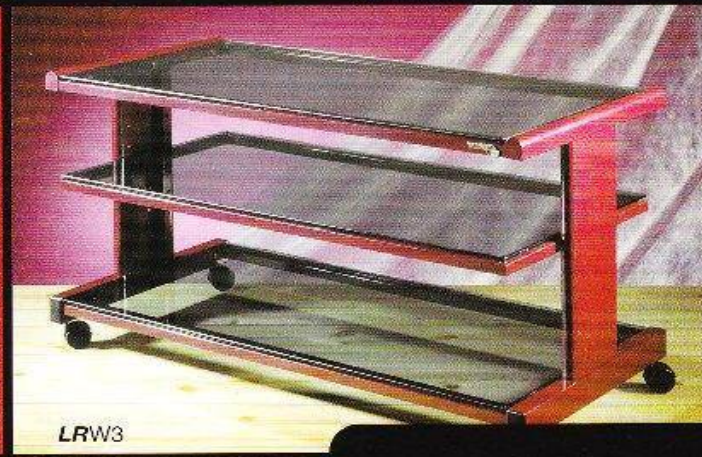

HE5

HE3W

TARGET
AUDIO furniture
Product Catalogue