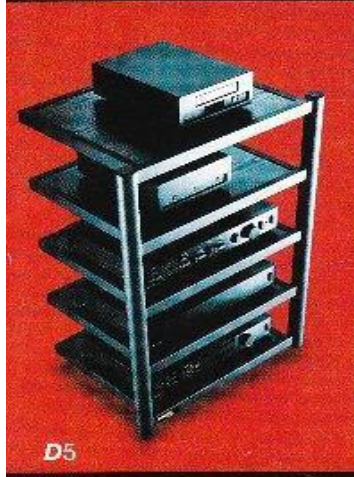

R1

TARGET
AUDIO furniture
Product Catalogue